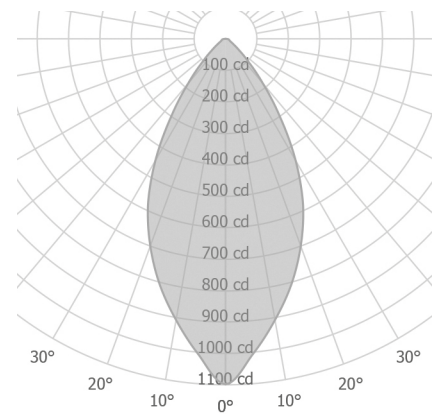

Example fixture number:

1282 - P - 7 - M - 30 - U - ID - S - SA - 19 - PC - CC