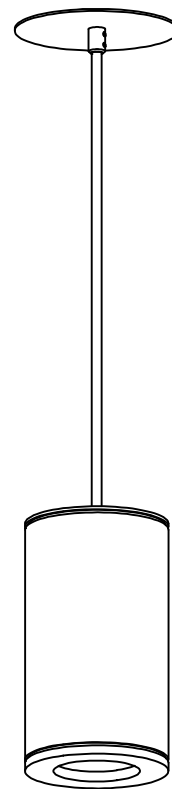

Ciro RD

PENDANT

SPECIFICATION SHEET

Ciro RD

Model 1282

Type

P Pendant

Size

7 7.0" [178mm]
12 12.0" [305mm]
Custom

Wattage ^{1,2}

M 8.4W (1310lm)
H 12.6W (1710lm)

Color Temp ³

30 3000
35 3500
40 4000

Voltage

U 120/277 Volt
1 120 Volt (DFPN only - see section Control)

Driver

Example fixture number:

1282 - P - 7 - M - 30 - U - ID - S - SA - 19 - PC - CC

Ciro RD

PENDANT

Ciro RD is a simple, economical solution to provide accent illumination. Giro RD can be used as a suspended or ceiling luminaire. Machined aluminum construction improves design details.

Size	
7	7" [178mm]
12	12" [305mm]
Custom	

* 100mm diameter fixture body
* Available in 7" [178mm] and 12" [305mm] long body

Ciro RD

PENDANT

SPECIFICATION SHEET

Ciro RD

INSTALLATION TYPE

Straight power cable with integral driver