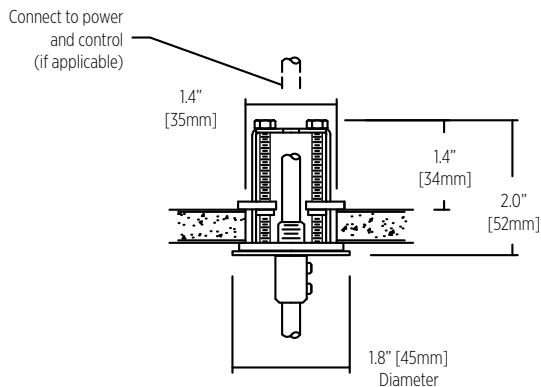

Size	
7	7" [178mm]
12	12" [305mm]
Custom	

* 100mm diameter fixture body
* Available in 7" [178mm] and 12" [305mm] long body

Ciro RD

PENDANT

SPECIFICATION SHEET

Ciro RD

INSTALLATION TYPE

Straight power cable with integral driver

CMOP-1-5 Standard - Supplied

Mounting Option Power 1-5
Octagon Box (By Others)
Installed in drywall, wood or concrete ceiling

Ciro RD

PENDANT

SPECIFICATION SHEET

Ciro RD

ALTERNATIVE MOUNTING OPTION

CMOP-2-5 Order Separately

Mounting Option Power 2-5
65mm Diameter Box (By Others)
Installed in drywall, wood or concrete ceiling

CMOP-3-5 Order Separately

Mounting Option Power 3-5
Suspension Assembly
Installed in drywall or wood ceiling