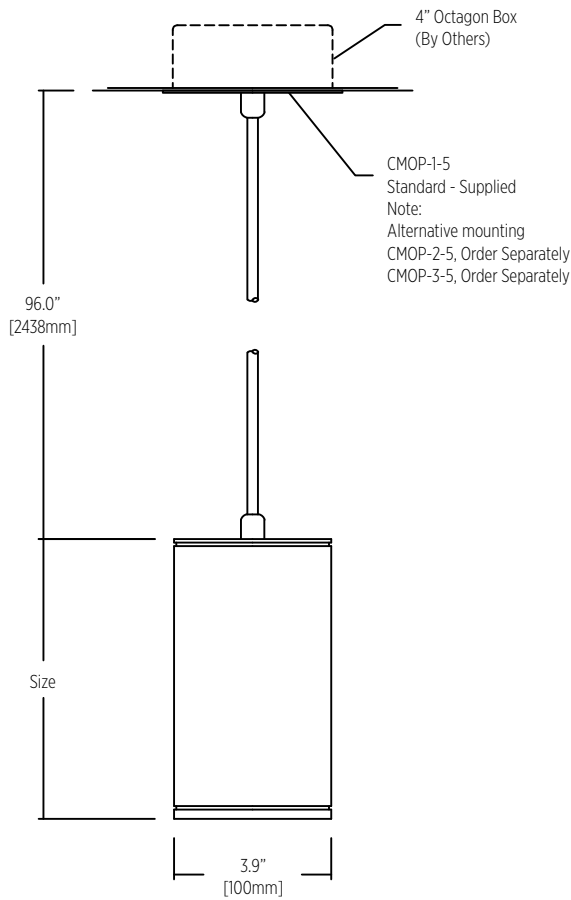

CC Clear insulated cable (standard)
WC White cable
BC Black cable

Notes

- 1 Nominal lumens value specified
- 2 Downlight LED module, constant current 18 Volt 500 mA - 8.4 W, 700 mA - 12.6 W
- 3 90+ CRI standard
- 4 Canopy finish matches housing
- 5 96" standard power cable length

Example fixture number:

1282 - P - 7 - M - 30 - U - ID - S - SA - 19 - PC - CC

Ciro RD

PENDANT

Ciro RD is a simple, economical solution to provide accent illumination. Giro RD can be used as a suspended or ceiling luminaire. Machined aluminum construction improves design details.

Size	
7	7" [178mm]
12	12" [305mm]
Custom	

* 100mm diameter fixture body
* Available in 7" [178mm] and 12" [305mm] long body

Ciro RD

PENDANT

SPECIFICATION SHEET

Ciro RD

INSTALLATION TYPE

Straight power cable with integral driver